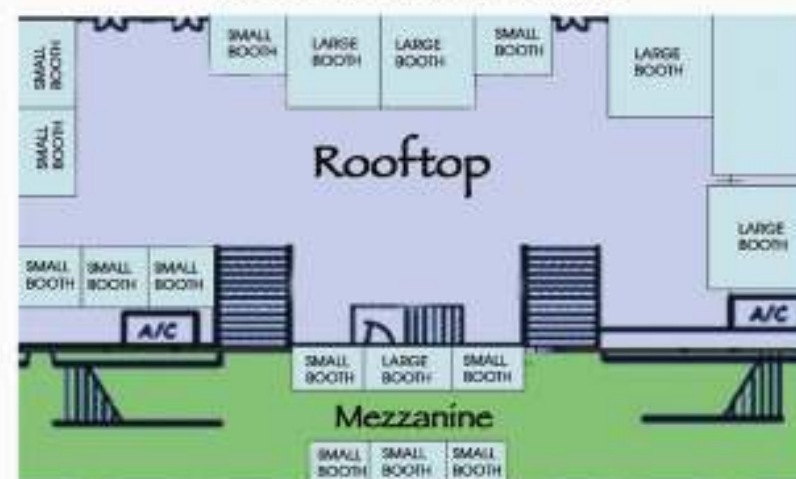

FLOOR PLAN

Front Lobby Entrance

Rooftop & Mezzanine

Exhibitor Information

Good Medicine

Premier Wellness Festival

BOOTH PACKAGES INCLUDE-

- One 6ft table
- Two Chairs
- ID Sign with Booth Number on recycled cardstock
- 3 exhibitor badges with company name
- 500 watts electricity
- Additional supplies available upon request -at exhibitor's cost

BOOTH FEES

1. 1st Tier – Front Lobby Venue Entrance
 - Large Booth Space - \$1,000
 - Small Booth Space - \$800
2. 2nd Tier – Beautiful Rooftop
 - Large Booth Space - \$700
 - Small Booth Space - \$500
3. 3rd Tier - Mezzanine
 - Large Booth Space - \$400
 - Small Booth Space - \$250