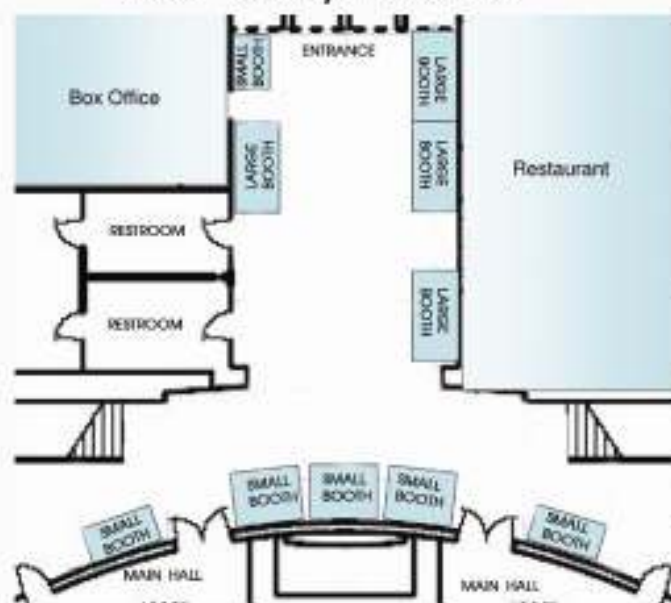

FLOOR PLAN

Front Lobby Entrance

Rooftop & Mezzanine

Exhibitor Information

Good Medicine

Premier Wellness Festival

BOOTH PACKAGES INCLUDE-

- One 6ft table
- Two Chairs
- ID Sign with Booth Number on recycled cardstock
- 3 exhibitor badges with company name
- 500 watts electricity
- Additional supplies available upon request -at exhibitor's cost

BOOTH FEES

1. 1st Tier – Front Lobby Venue Entrance
 - Large Booth Space - \$1,000
 - Small Booth Space - \$800
2. 2nd Tier – Beautiful Rooftop
 - Large Booth Space - \$700
 - Small Booth Space - \$500
3. 3rd Tier - Mezzanine
 - Large Booth Space - \$400
 - Small Booth Space - \$250